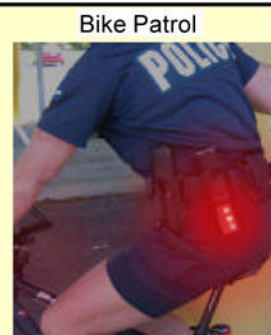

# CF ICE LIGHT MIL

for maximum visibility at night, Special Operations, and document Authentication

Available in several dual color combinations  
- for numerous applications -  
Law Enforcement, EMS, Traffic/Parking Control, Construction/Utility, Marine Patrol, Campers, Hikers, Water Sports, etc.

Can be seen up to a mile away at night.  
Each model has three user selectable light patterns which include dual color flashing and constant illumination modes.

Other models include;  
INFRA RED; for signaling & room illumination for S.W.A.T. & C.E.R.T. Teams, and  
ULTRAVIOLET; for Document Authentication

The ICE LIGHT can be belt worn when exiting the vehicle at night during traffic stops or accident investigations, used handheld to direct traffic in the constant on modes, or mounted to a traffic cone for check points, perimeter designations, or traffic direction. Preserve your nighttime vision by using one of the constant on modes for low level illumination of drivers licenses, registration, ticket processing, etc...

- Made of High Impact ABS Plastic (can withstand 6,800 Pounds Per Square Inch)
- Water tight to 30 feet and water buoyant (will float with the lighted side up)
- Lightweight weighs only 6.6 ounces with battery, and is only 7.9 inches long
- Simple Operation, Single Push On/Off Button concealed under the non-slip vinyl rubber grip
- Up to 24 hour operation with One 9 Volt Alkaline Battery (Included)
- Non-slip Vinyl Rubber Grip
- Includes Heavy Duty Black Nylon Belt Holster and Vehicle Mounting Kit
- Two Year Manufacturers Warranty (USA only)
- Complies with FCC part 15 rules, Design Patent No. D410,399, Engineered & Assembled in the USA
- ICE LIGHT<sup>™</sup> is a Registered Trademark of Torfino Enterprises, Inc.